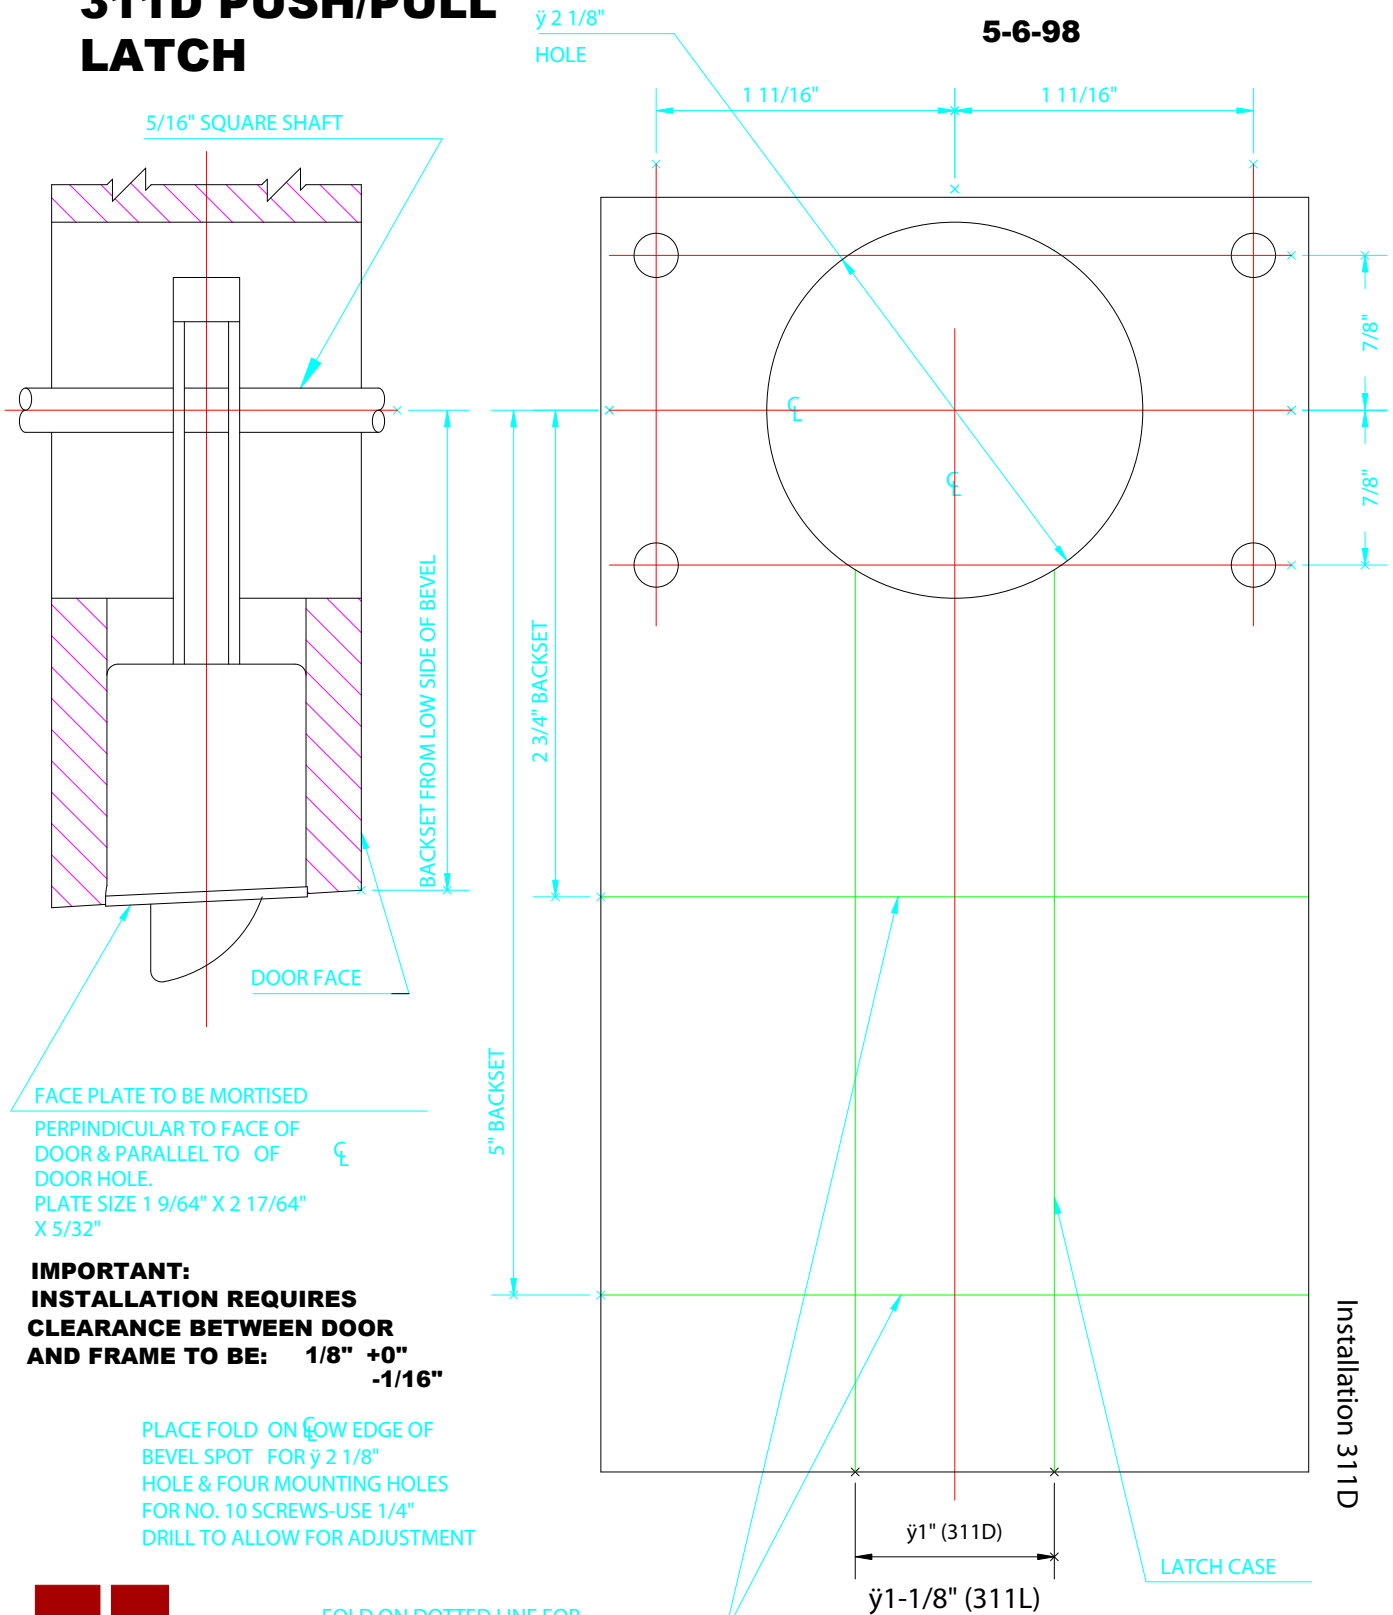

311D PUSH/PULL LATCH

Installation 311D
5-6-98

NOTE:
1. BACKSET DIMENSIONS: 2 3/4" & 5".

HAGER COMPANIES
139 Victor St.
St. Louis, Mo 63104